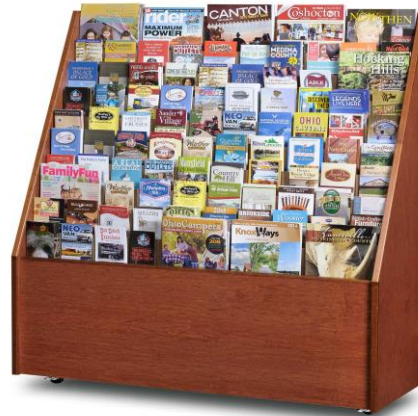

Vestibule

- Advertisement / local informational boards will be located in the vestibules at the entrance.
- Here, partners will be able to advertise their business with business cards, brochures, and magazines.

- One year of vestibule advertisements for existing advertising partners - $350
- One year of vestibule advertisements for non-existing advertising partners - $750

Aspen Ice Arena
Phone: 973.927.9122
marketing@aspens-ice.com
www.aspenicearena.com